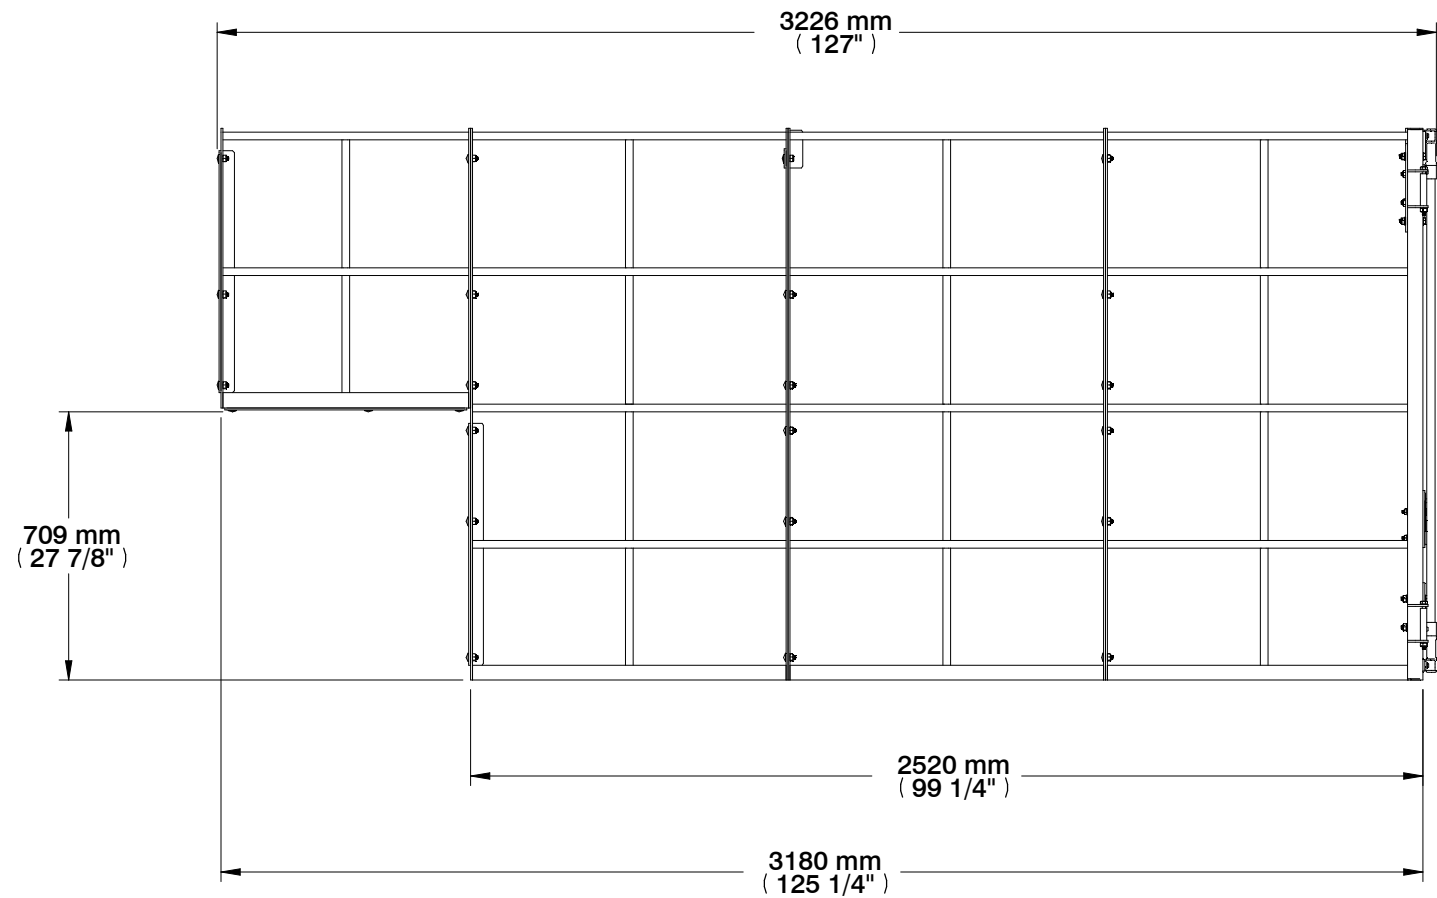

WEIGHT	184 KG / 407 LB
TIRES CAPACITY	100

THIS DRAWING AND THE INFORMATION CONTAINED IN THIS DOCUMENT IS THE PROPERTY OF INDUSTRIES MARTINS INC. AND SHALL NOT BE REPRODUCED, COPIED, MODIFIED, OR USED WITHOUT THE WRITTEN PERMISSION OF INDUSTRIES MARTINS INC.

WEIGHT	174 KG / 384 LB
TIRES CAPACITY	80

THIS DRAWING AND THE INFORMATION CONTAINED IN THIS DOCUMENT IS THE PROPERTY OF INDUSTRIES MARTINS INC. AND SHALL NOT BE REPRODUCED, COPIED, MODIFIED, OR USED WITHOUT THE WRITTEN PERMISSION OF INDUSTRIES MARTINS INC.