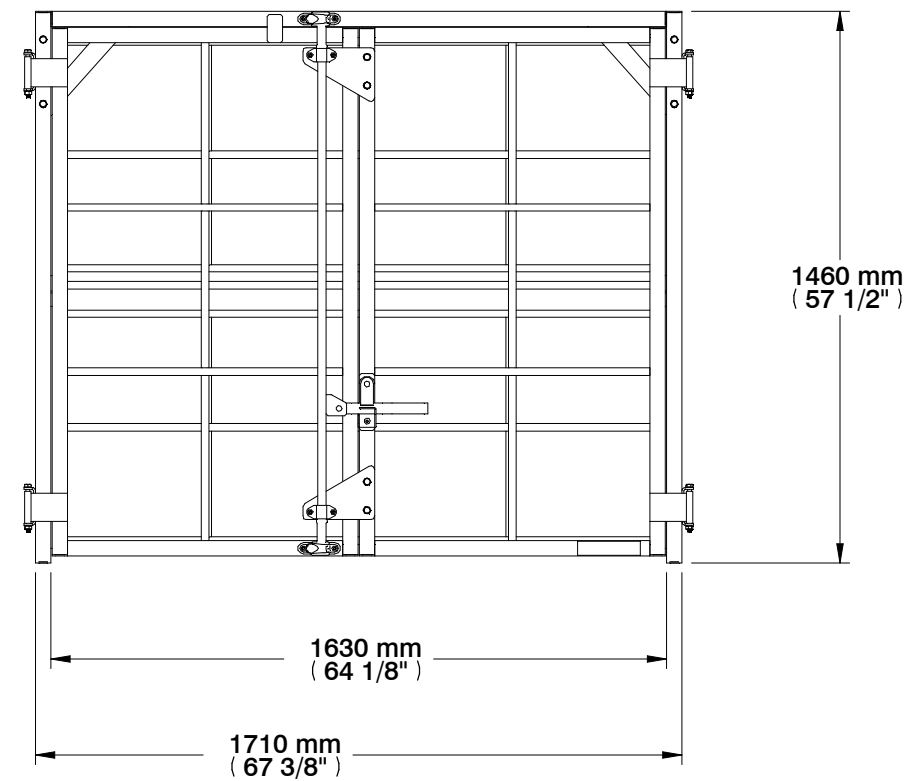

WEIGHT	184 KG / 407 LB
TIRES CAPACITY	100

THIS DRAWING AND THE INFORMATION CONTAINED IN THIS DOCUMENT IS THE PROPERTY OF INDUSTRIES MARTINS INC. AND SHALL NOT BE REPRODUCED, COPIED, MODIFIED, OR USED WITHOUT THE WRITTEN PERMISSION OF INDUSTRIES MARTINS INC.

WEIGHT	174 KG / 384 LB
TIRES CAPACITY	80

THIS DRAWING AND THE INFORMATION CONTAINED IN THIS DOCUMENT IS THE PROPERTY OF INDUSTRIES MARTINS INC. AND SHALL NOT BE REPRODUCED, COPIED, MODIFIED, OR USED WITHOUT THE WRITTEN PERMISSION OF INDUSTRIES MARTINS INC.