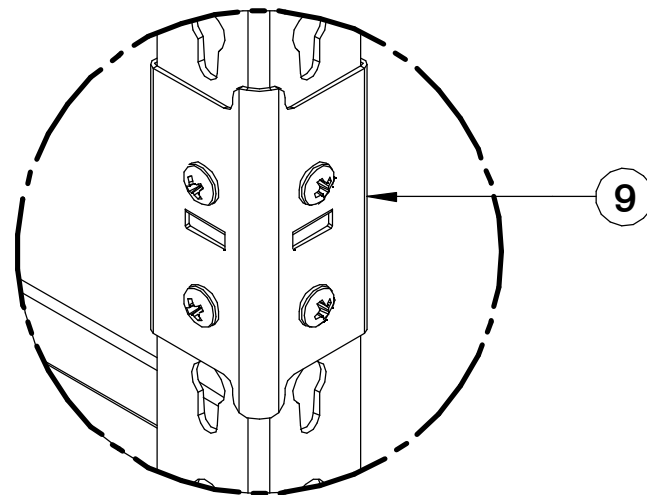

| ITEM | DESCRIPTION | SP # |
|------|------------------------------|---------|
| 1 | Beam (x2) | SP-0234 |
| 2 | Side Beam (x2) | SP-0030 |
| 3 | Center Bracket (x2) | SP-0031 |
| 4 | Wall Bracket (L & R) (x2) | SP-0032 |
| 5 | Back to Back Bracket (x2) | SP-0033 |
| 6 | Upright Tie (x4) | SP-0034 |
| 7 | Bottom Upright (x2) | SP-0235 |
| 8 | 5 tier Top Upright (x2) | SP-0237 |
| 9 | Upright connector and screws | SP-0238 |
| 10 | Hardware kit | SP-0040 |